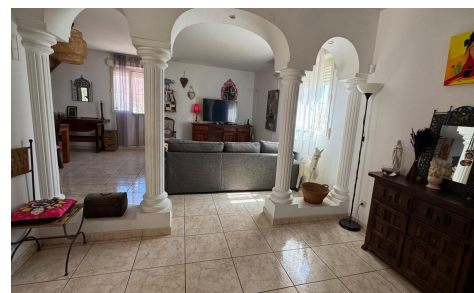

**MLSC6424493**

**Country House in Albatera**
**€280,000**

**6**

**2**

**226m<sup>2</sup>**

**1,900m<sup>2</sup>**

**N/A**

Charming Mediterranean Estate (2002) – Peace & Potential in Alicante. . Discover this spacious Mediterranean-style villa set in a tranquil residential area, perfectly blending rural serenity with excellent connectivity.. . Key Features:. . Expansive Living: 226 m2 over two floors, featuring 6 bedrooms (3 on the ground floor), 2 bathrooms, and a separate guest toilet.. . Bright Interiors:...(Ask for More Details!)