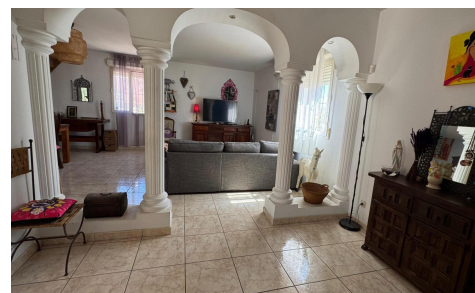

**MLSC6424493**

**Country House in Albatera**
**€280,000**

**6**

**2**

**226m<sup>2</sup>**

**1,900m<sup>2</sup>**

**N/A**

Charming Mediterranean Estate (2002) – Peace & Potential in Alicante. . Discover this spacious Mediterranean-style villa set in a tranquil residential area, perfectly blending rural serenity with excellent connectivity.. . Key Features:. . Expansive Living: 226 m2 over two floors, featuring 6 bedrooms (3 on the ground floor), 2 bathrooms, and a separate guest toilet.. . Bright Interiors:...(Ask for More Details!)