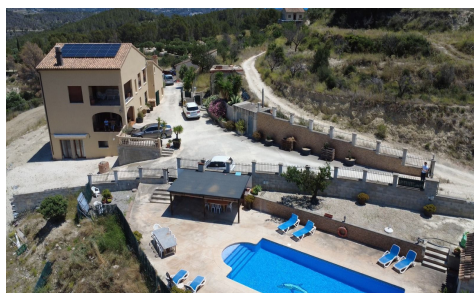

## House Finca Cortijo in Benissa

**€680,000**

9

5

487m<sup>2</sup>13,000m<sup>2</sup>

N/A

Are you looking for a property with privacy, space, sustainability, and spectacular views? This incredible rustic estate in Lleus, Benissa has it all. Located on a private plot of 13,000 m<sup>2</sup>, this property offers panoramic views of the Mediterranean countryside and is strategically situated just a few minutes' drive from Moraira, Calpe, and Jávea. An exceptional property, perfect for sever...(Ask for More Details!)