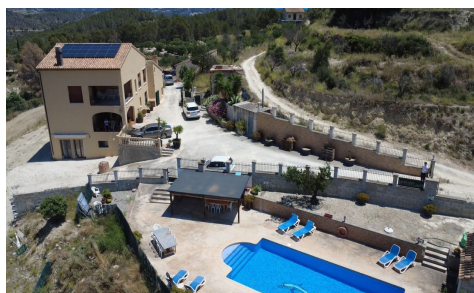

**R5070100****House Finca Cortijo in Benissa****€680,000****9****5****487m<sup>2</sup>****13,000m<sup>2</sup>****N/A**

Are you looking for a property with privacy, space, sustainability, and spectacular views? This incredible rustic estate in Lleus, Benissa has it all. Located on a private plot of 13,000 m<sup>2</sup>, this property offers panoramic views of the Mediterranean countryside and is strategically situated just a few minutes' drive from Moraira, Calpe, and Jávea. An exceptional property, perfect for sever...(Ask for More Details!)