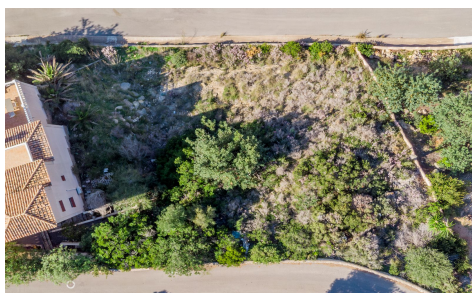

R5229826**Plot Land in Benitachell****€190,000****0****0****N/A****745m²****N/A**

Located in the prestigious Cumbre del Sol residential area in Benitachell, this urban plot of 745 m² offers an unbeatable opportunity to build the house of your dreams. Facing North-West and with a slight slope, it allows for natural light throughout the day, as well as expansive views that ensure privacy, peace, and a unique connection with the surroundings. Just a few minutes from Cala ... (Ask for More Details!)