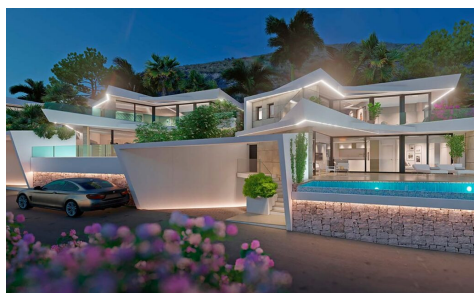

U219826

House Detached Villa in Benitachell
€940,000

3

3

27,264m²

296m²

Welcome to your dream home! Last units for sale! Single-family homes in Benitachell! Discover this exceptional development of 16 custom single-family homes with all amenities. Located in a privileged setting in Benitachell (Alicante) with sea views. Avant-garde design and large spaces full of light. An exclusive private urbanization where luxury and elegance come together in the form of dream ... (Ask for More Details!)