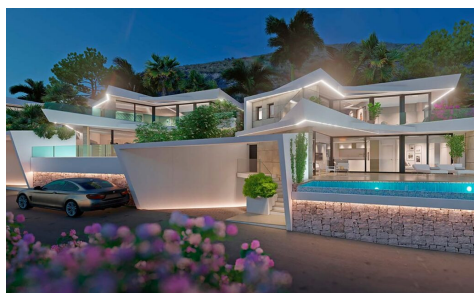

U219829

House Detached Villa in Benitachell
€920,000

3

3

27,264m²

281m²

Welcome to your dream home! Last units for sale! Single-family homes in Benitachell! Discover this exceptional development of 16 custom single-family homes with all amenities. Located in a privileged setting in Benitachell (Alicante) with sea views. Avant-garde design and large spaces full of light. An exclusive private urbanization where luxury and elegance come together in the form of dream ... (Ask for More Details!)