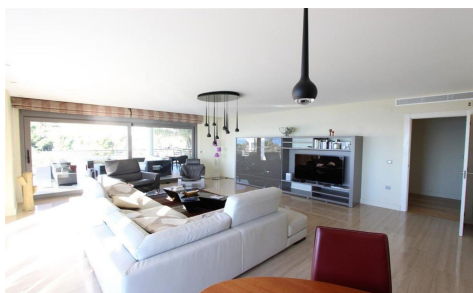

## Apartment Middle Floor Apartment in Altea €1,450,000

**4**

**3**

**260m<sup>2</sup>**

**N/A**

**N/A**

Located in the luxurious residential complex MASCARAT BEACH on the beachfront of Mascarat, Altea and a step away from the Marina of Marina Greenwich. The house has an area of 170m<sup>2</sup> distributed in living room with access to the large covered terrace of 95m<sup>2</sup> where you can enjoy a jacuzzi with capacity for 4 or 6 people and unbeatable views, independent kitchen with access to the terrace an...(Ask for More Details!)