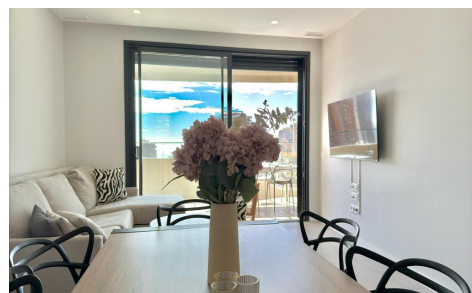

R5020840

Apartment Middle Floor Apartment in Finestra €530,000

2

2

130m²

N/A

N/A