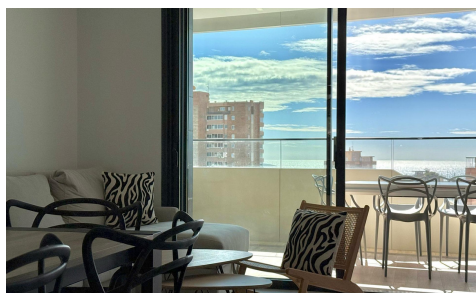

R5020840

Apartment Middle Floor Apartment in Finestra €530,000

2

2

130m²

N/A

N/A