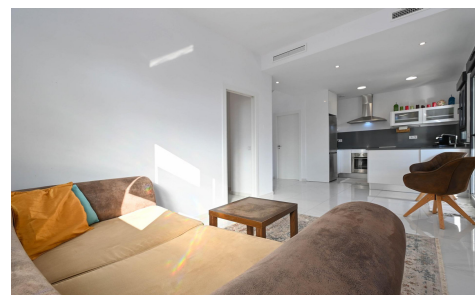

R5010055

House Bungalow in Polop
€335,000

3

3

113m²

N/A

N/A

A modern home in an exceptional natural setting Discover this exclusive semi-detached chalet in Polop, a true architectural gem surrounded by nature—perfect for those seeking peace without giving up comfort. With 113 m² spread over two floors, this contemporary-designed home offers 3 spacious bedrooms and 3 bathrooms, ensuring ample space and privacy for the whole family. Its south-facing ...(Ask for More Details!)