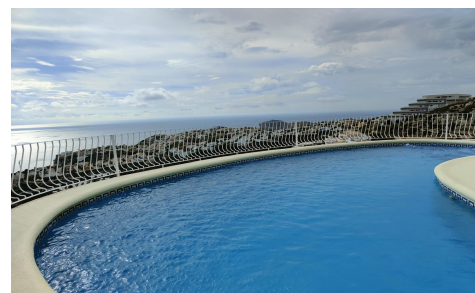

R4913788
House Bungalow in Benitachell
€695,000

3

2

209m²

1,163m²

N/A

Discover this spectacular villa, unique in its style, located in the privileged area of Cumbre del Sol, Benitachell. This property stands out for its incomparable panoramic sea views, a dream setting that blends perfectly with the natural environment that surrounds it. The villa, designed on two floors, has 3 large bedrooms and 3 full bathrooms, with a distribution designed to make the mo...(Ask for More Details!)