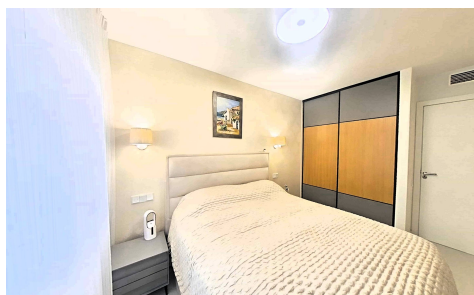

MLSC3572542

Apartment in San Pedro Del Pinatar

€257,000

2

1

92m²

N/A