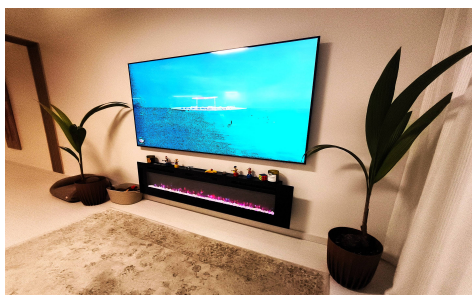

MLSC3572542

Apartment in San Pedro Del Pinatar

€257,000

2

1

92m²

N/A