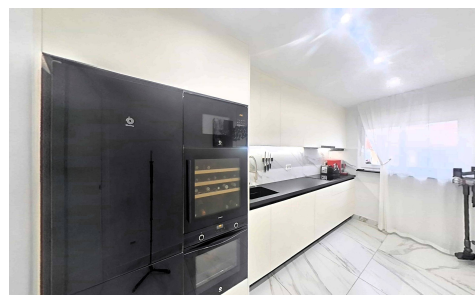

MLSC3572542

Apartment in San Pedro Del Pinatar

€257,000

2

1

92m²

N/A