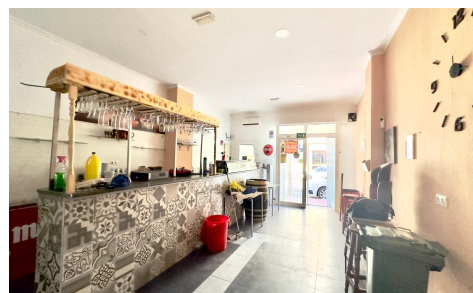

MLSC689352

commercial in Torrevieja
€159,900

0

0

58m²

N/A

N/A

This commercial premises is located just 400 metres from the beach, in an area with high footfall from both residents and tourists, making it an excellent opportunity to start any type of business related to leisure, hospitality or commercial services. The property has a smoke vent, a particularly valuable feature that allows for the development of restaurant, bar, café or other food-rel...(Ask for More Details!)