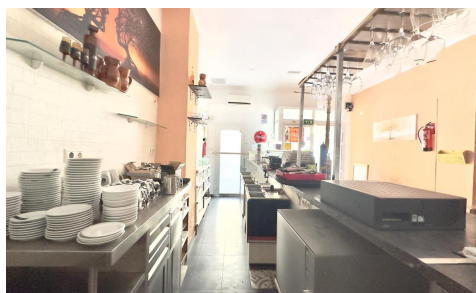

MLSC689352

commercial in Torrevieja
€159,900

0

0

58m²

N/A

N/A

This commercial premises is located just 400 metres from the beach, in an area with high footfall from both residents and tourists, making it an excellent opportunity to start any type of business related to leisure, hospitality or commercial services. The property has a smoke vent, a particularly valuable feature that allows for the development of restaurant, bar, café or other food-rel...(Ask for More Details!)