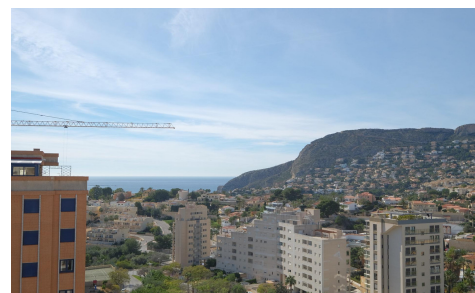

R5309596

Apartment Penthouse in Calpe
€450,000

3

2

183m²

N/A

Spectacular Penthouse with Sea and Mountain Views~~Discover this stunning penthouse located in a very quiet area, yet close to the town center and the sea. With a usable area of 92.50 m2 and a south-facing orientation, you'll enjoy sunshine all day long from its spacious terraces, ideal for relaxing or hosting family gatherings while taking in the panoramic views of the Mediterranean Sea...(Ask for More Details!)