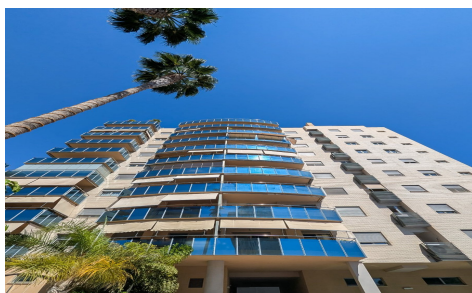

## Apartment Ground Floor Apartment in Campello 638 E, 600m

**2**

**1**

**85m<sup>2</sup>**

**N/A**

**N/A**

This bright and welcoming apartment is located in the heart of El Campello , in a quiet and well-maintained residential complex , ideal for those who wish to live near the sea without sacrificing comfort and amenities. The property boasts beautiful sea views and a large terrace , a versatile space perfect as an outdoor dining area, playroom, relaxation area, or home office , where you ca...(Ask for More Details!)