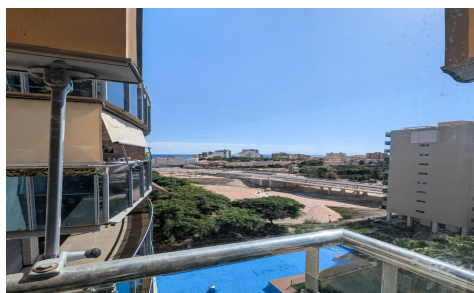

## Apartment Ground Floor Apartment in Campello 638 E, 600m

**2**

**1**

**85m<sup>2</sup>**

**N/A**

**N/A**

This bright and welcoming apartment is located in the heart of El Campello , in a quiet and well-maintained residential complex , ideal for those who wish to live near the sea without sacrificing comfort and amenities. The property boasts beautiful sea views and a large terrace , a versatile space perfect as an outdoor dining area, playroom, relaxation area, or home office , where you ca...(Ask for More Details!)