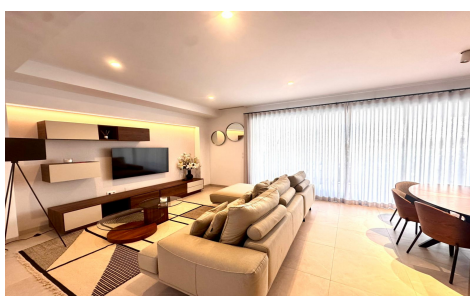

MLSC1526543

Villa in Torre Pacheco
€560,000

4

4

212m²

230m²

N/A

Exclusive Almendro Villa: Key-Ready Luxury in Santa Rosalía Lake and Life Resort Experience the pinnacle of Mediterranean living with this stunning, key-ready Almendro Villa, situated in the heart of the award-winning Santa Rosalía Resort. As of 2026, this resort stands as Murcia's premier oasis, offering an unparalleled lifestyle centred around its famous crystal-clear lagoon. Sophistic...(Ask for More Details!)