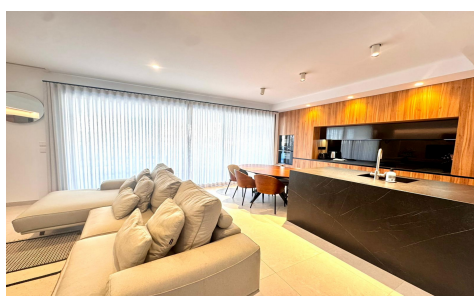

MLSC1526543

Villa in Torre Pacheco
€560,000

4

4

212m²

230m²

N/A

Exclusive Almendro Villa: Key-Ready Luxury in Santa Rosalía Lake and Life Resort Experience the pinnacle of Mediterranean living with this stunning, key-ready Almendro Villa, situated in the heart of the award-winning Santa Rosalía Resort. As of 2026, this resort stands as Murcia's premier oasis, offering an unparalleled lifestyle centred around its famous crystal-clear lagoon. Sophistic...(Ask for More Details!)