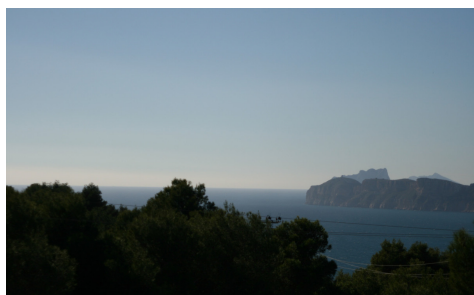

R4389727

Plot Land in Jávea - Xàbia
€1,950,000

0

0

N/A

2,355m²

N/A

This wonderful double plot is situated in the area of Ambolo on a narrow peninsula that faces south. A prestigious location to build your dream property with spectacular sea views of the Costa Blanca coastline. The views from your pool terrace will be to the south towards the Ifach rock and beyond. The plot is slightly inclined and therefore perfect for the design of a luxury villa that ...(Ask for More Details!)