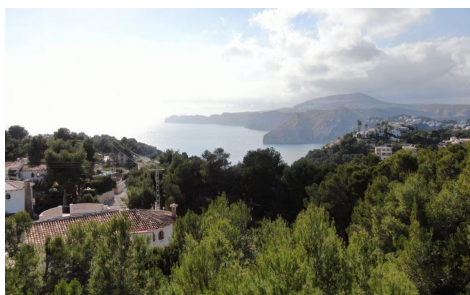

R4389727

Plot Land in Jávea - Xàbia
€1,950,000

0

0

N/A

2,355m²

N/A

This wonderful double plot is situated in the area of Ambolo on a narrow peninsula that faces south. A prestigious location to build your dream property with spectacular sea views of the Costa Blanca coastline. The views from your pool terrace will be to the south towards the Ifach rock and beyond. The plot is slightly inclined and therefore perfect for the design of a luxury villa that ...(Ask for More Details!)