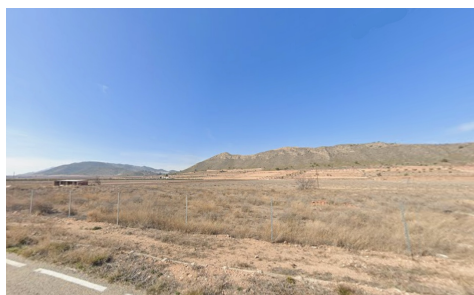

MLSC7749157

**Land in Canada De La Lena****€99,990**

0

0

N/A

5,001m<sup>2</sup>

N/A

Building parcel of 5001 m<sup>2</sup> in a walking distance from village of Cañada de la Leña. You can build up to 250 m<sup>2</sup> on a single level (or 200 m<sup>2</sup> over 2 levels), the property comes with a building confirmation. The plot is all fenced with a chain link fence upon a brick wall, and a metal gate, all with a value of 25.000€. Electric is connected, drinking water is at the border of the property. ...(Ask for More Details!)