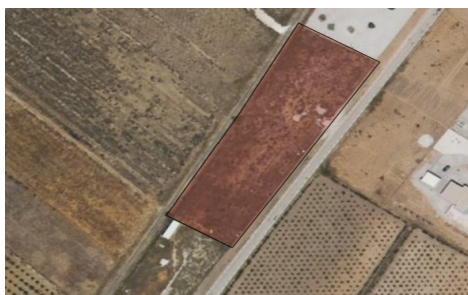

MLSC7749157

**Land in Canada De La Lena****€99,990**

0

0

N/A

5,001m<sup>2</sup>

N/A

Building parcel of 5001 m<sup>2</sup> in a walking distance from village of Cañada de la Leña. You can build up to 250 m<sup>2</sup> on a single level (or 200 m<sup>2</sup> over 2 levels), the property comes with a building confirmation. The plot is all fenced with a chain link fence upon a brick wall, and a metal gate, all with a value of 25.000€. Electric is connected, drinking water is at the border of the property. ...(Ask for More Details!)