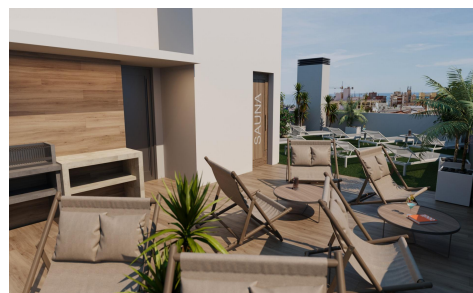

Apartment in Torrevieja

€205,000

1

1

57m²

N/A

✓

Newly built apartments in Torrevieja, just 600 metres from Playa del Cura beachPrime location in the heart of TorreviejaDiscover these brand new apartments and penthouses in one of the most sought-after areas of Torrevieja, just 600 metres from Playa del Cura beach and 400 metres from the seafront promenade. Located in the city centre, this lively neighbourhood offers all ...(Ask for More Details!)