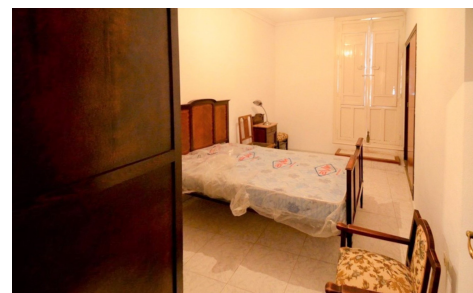

R5295700
House Finca Cortijo in Orihuela
€850,000

7

1

431m²

12,441m²

N/A

Farm of 12,441 m² in Raiguero de Bonanza, district of Orihuela (Alicante), located 2 km from this city. Location at the foot of the Sierra de Orihuela, a non-floodable area, with beautiful views of the Vega del Segura and the surrounding mountains. The farm includes: -