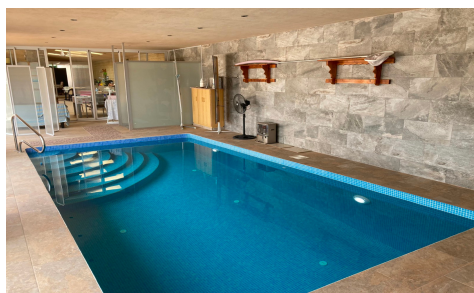

R5295325

House Detached Villa in Elche
€849,000

3

2

295m²

1,463m²

We are very proud to can present you this unique country house recently renovated to a high standard level to live all year round without any missing amenities also during the winter months just a 15 min drive to the Alicante airport and just a 5 minutes drive to the beautiful city of Elche which is famous for its UNESCO world heritage "Largest palm grove in Europe".Only two years ago th...(Ask for More Details!)