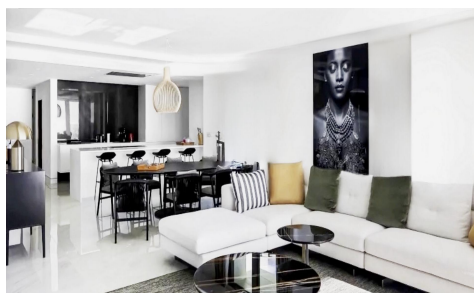

SP1421

Apartment in Relleu

€185,000

1

1

70m²

N/A

Residential complex in Relleu with communal swimming pool and open viewsThis is a complete renovation of a building constructed several years ago that was left unfinished. It is the ideal place for those who want a quality home in a beautiful location with all amenities nearby.The building has 7 floors with 2 staircases and 2 lifts. In the basement there are 69 parkin...(Ask for More Details!)