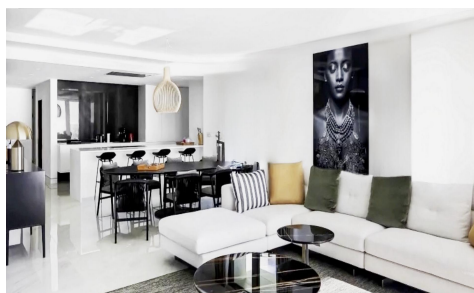

SP0673

Apartment in Relleu

€229,000

3

2

142m²

N/A

Residential complex in Relleu with communal swimming pool and open viewsThis is a complete renovation of a building constructed several years ago that was left unfinished. It is the ideal place for those who want a quality home in a beautiful location with all amenities nearby.The building has 7 floors with 2 staircases and 2 lifts. In the basement there are 69 parkin...(Ask for More Details!)