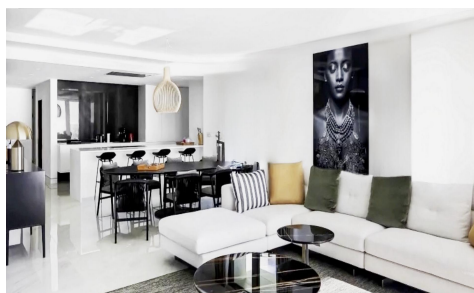

SP0672

Apartment in Relleu

€173,000

2

2

108m²

N/A

Residential complex in Relleu with communal swimming pool and open viewsThis is a complete renovation of a building constructed several years ago that was left unfinished. It is the ideal place for those who want a quality home in a beautiful location with all amenities nearby.The building has 7 floors with 2 staircases and 2 lifts. In the basement there are 69 parkin...(Ask for More Details!)