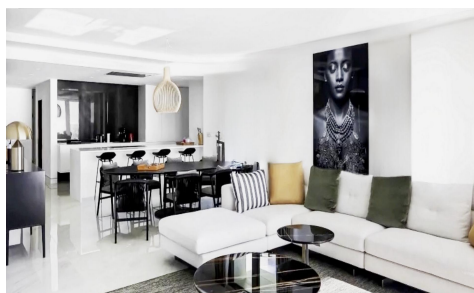

## Apartment in Relleu

**€155,000**

**2**

**1**

**78m<sup>2</sup>**

**N/A**

Residential complex in Relleu with communal swimming pool and open views&#13;&#13;This is a complete renovation of a building constructed several years ago that was left unfinished. It is the ideal place for those who want a quality home in a beautiful location with all amenities nearby.&#13;&#13;&#13;The building has 7 floors with 2 staircases and 2 lifts. In the basement there are 69 p...(Ask for More Details!)