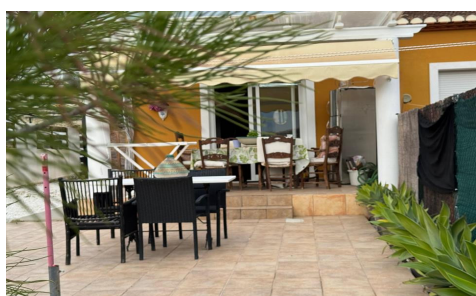

**R5284177**

**House Townhouse in Beniarbeig**
**€225,000**

**2**

**1**

**100m<sup>2</sup>**

**320m<sup>2</sup>**

**N/A**

Charming End Townhouse with Tenant in Place – Prime Beniarbeig Location  
 Located in the highly sought-after village of Beniarbeig, this lovely end townhouse offers an excellent opportunity for those seeking a solid investment or a future home in one of the Marina Alta's most popular towns. The property currently has an excellent long-term tenant, with the rental contract to be honoured, mak...(Ask for More Details!)