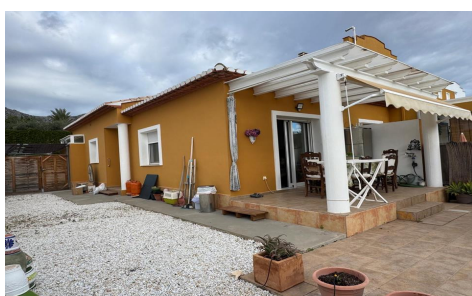

**R5284177**

**House Townhouse in Beniarbeig**
**€225,000**

**2**

**1**

**100m<sup>2</sup>**

**320m<sup>2</sup>**

**N/A**

Charming End Townhouse with Tenant in Place – Prime Beniarbeig Location  
 Located in the highly sought-after village of Beniarbeig, this lovely end townhouse offers an excellent opportunity for those seeking a solid investment or a future home in one of the Marina Alta's most popular towns. The property currently has an excellent long-term tenant, with the rental contract to be honoured, mak...(Ask for More Details!)