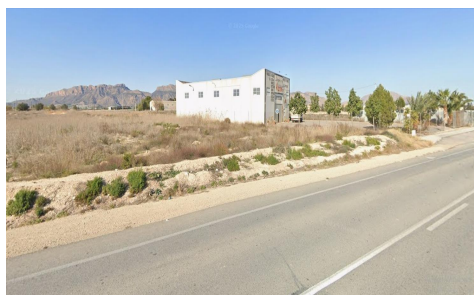

MLSC6411629

commercial in Orihuela
€320,000

1

1

400m²

5,000m²

N/A

Excellent industrial warehouse of 400 m² for sale, currently operating as a carpentry workshop, ideal to continue the existing activity or to adapt it for multiple industrial, logistics, or storage uses. The warehouse includes an office and a fully equipped bathroom, making it fully operational from day one. Its structure allows for efficient use of space and potential modifications to s...(Ask for More Details!)