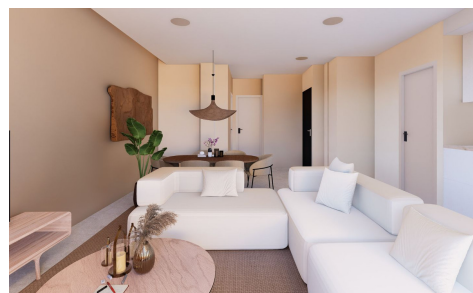

U209512

Apartment Penthouse in Campello - El Campello €600,000

3

2

 7,132m²

N/A

Discover an exclusive residential development located less than 200 metres from Muchavista Beach in El Campello, where the Mediterranean becomes part of everyday life. This unique project features apartments and penthouses with 2 and 3 bedrooms, designed to combine style, comfort, and a direct connection to natural light and sea breeze. The homes stand out for their spacious terraces and ...(Ask for More Details!)