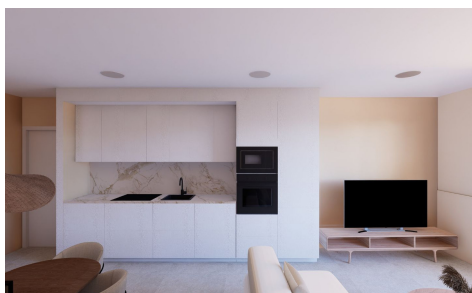

U209512

Apartment Penthouse in Campello - El Campello €600,000

3

2

 7,132m²

N/A

Discover an exclusive residential development located less than 200 metres from Muchavista Beach in El Campello, where the Mediterranean becomes part of everyday life. This unique project features apartments and penthouses with 2 and 3 bedrooms, designed to combine style, comfort, and a direct connection to natural light and sea breeze. The homes stand out for their spacious terraces and ...(Ask for More Details!)