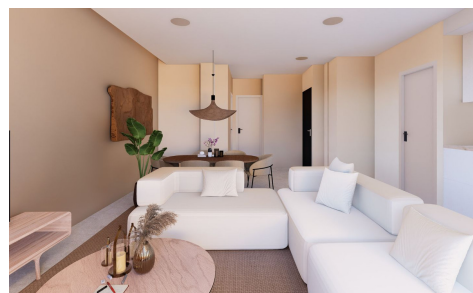

U209506

Apartment Penthouse in Campello - El Campello €460,000

2

2

5,832m²

N/A

Discover an exclusive residential development located less than 200 metres from Muchavista Beach in El Campello, where the Mediterranean becomes part of everyday life. This unique project features apartments and penthouses with 2 and 3 bedrooms, designed to combine style, comfort, and a direct connection to natural light and sea breeze. The homes stand out for their spacious terraces and ...(Ask for More Details!)