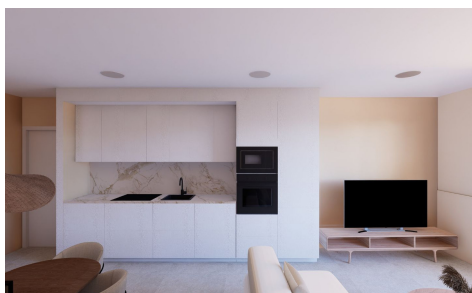

U209506

Apartment Penthouse in Campello - El Campello €460,000

2

2

 5,832m²

N/A

Discover an exclusive residential development located less than 200 metres from Muchavista Beach in El Campello, where the Mediterranean becomes part of everyday life. This unique project features apartments and penthouses with 2 and 3 bedrooms, designed to combine style, comfort, and a direct connection to natural light and sea breeze. The homes stand out for their spacious terraces and ...(Ask for More Details!)