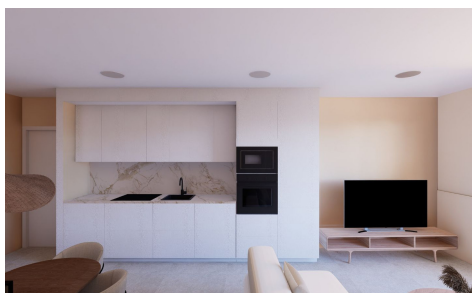

U209506

Apartment Penthouse in Campello - El Campello €460,000

2

2

5,832m²

N/A

Discover an exclusive residential development located less than 200 metres from Muchavista Beach in El Campello, where the Mediterranean becomes part of everyday life. This unique project features apartments and penthouses with 2 and 3 bedrooms, designed to combine style, comfort, and a direct connection to natural light and sea breeze. The homes stand out for their spacious terraces and ...(Ask for More Details!)