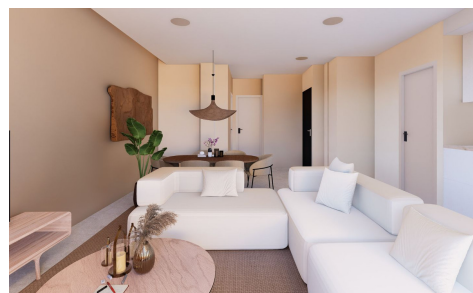

U209506

Apartment Penthouse in Campello - El Campello €460,000

2

2

 5,832m²

N/A

Discover an exclusive residential development located less than 200 metres from Muchavista Beach in El Campello, where the Mediterranean becomes part of everyday life. This unique project features apartments and penthouses with 2 and 3 bedrooms, designed to combine style, comfort, and a direct connection to natural light and sea breeze. The homes stand out for their spacious terraces and ...(Ask for More Details!)