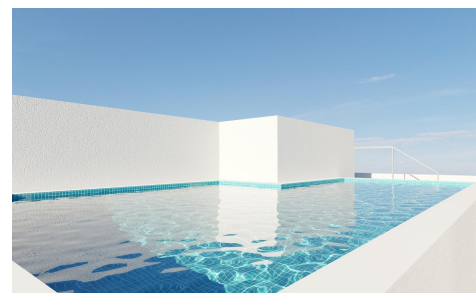

N9465

**Penthouse in Torrevieja****€419,000**

2

2

103m<sup>2</sup>

N/A

New Build Apartments in Torrevieja Just 400 m from Playa del Cura&#13;&#13;Prime Location in the Heart of Torrevieja&#13;Discover these brand new apartments and penthouses in one of the most sought after areas of Torrevieja, only 400 m from Playa del Cura and just 150 m from the seafront promenade. Located in the city centre, this vibrant neighborhood offers all essential services within...(Ask for More Details!)