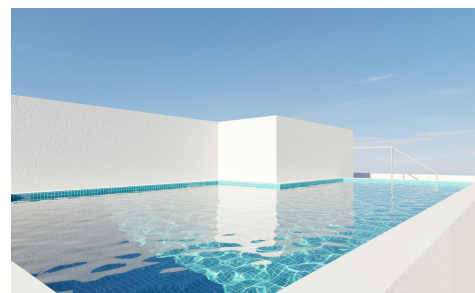

## Apartment in Torrevieja

**€299,000**

**2**

**2**

**85m<sup>2</sup>**

**N/A**

New Build Apartments in Torrevieja Just 400 m from Playa del Cura&#13;&#13;Prime Location in the Heart of Torrevieja&#13;Discover these brand new apartments and penthouses in one of the most sought after areas of Torrevieja, only 400 m from Playa del Cura and just 150 m from the seafront promenade. Located in the city centre, this vibrant neighborhood offers all essential services within...(Ask for More Details!)