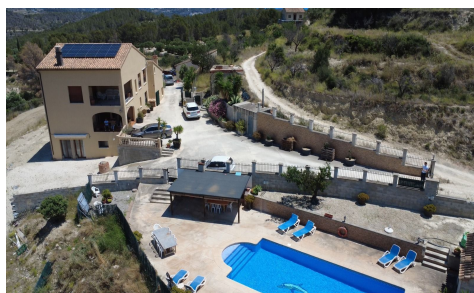

MLSC581446

**Country House in Benissa****€680,000**

9

5

487m²13,000m²

N/A

Are you looking for a property with privacy, space, sustainability, and spectacular views? This incredible rustic estate in Lleus, Benissa has it all. Located on a private plot of 13,000 m², this property offers panoramic views of the Mediterranean countryside and is strategically situated just a few minutes' drive from Moraira, Calpe, and Jávea. An exceptional property, perfect for seve...(Ask for More Details!)