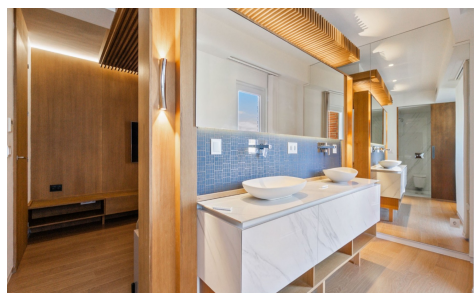

MLSC3751934

Apartment in Torrevieja
€349,000

2

2

160m²

N/A

N/A

This exceptional penthouse occupies the entire top floor of the building and is the result of two apartments seamlessly combined into one spacious home of approximately 160 m². Fully renovated using premium materials and finishes, the property offers a rare blend of space, quality, and prime location in central Torrevieja. The interior features two generous bedrooms and two modern bathro...(Ask for More Details!)