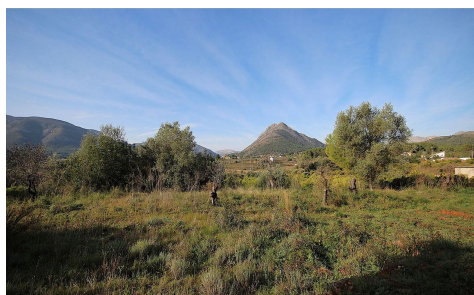

0

0

N/A

13,151m²

N/A

Beautiful flat plot for sale in Murla Beautiful appointed rustic plot of 13.151m² between Alcalali and Orba. The maximum allowed occupation is 2% of the plot size.Great plot to build your own dream house. The plot is southwest facing with great views towards the Coll de Rates and los Gemelos in Murla. Tucked away between orange groves and it even comes with a small forest which is great...(Ask for More Details!)