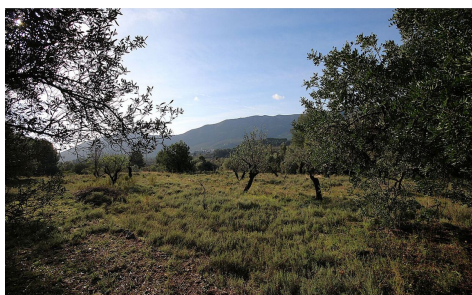

0

0

N/A

13,151m²

N/A

Beautiful flat plot for sale in Murla Beautiful appointed rustic plot of 13.151m² between Alcalali and Orba. The maximum allowed occupation is 2% of the plot size.Great plot to build your own dream house. The plot is southwest facing with great views towards the Coll de Rates and los Gemelos in Murla. Tucked away between orange groves and it even comes with a small forest which is great...(Ask for More Details!)