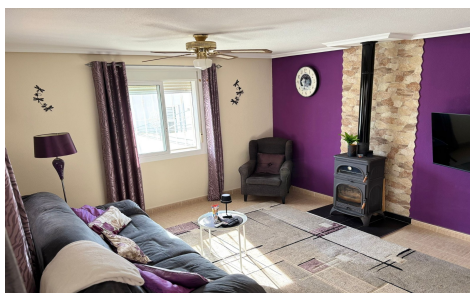

MLSC7444336

Villa in Torre Pacheco
€230,000

3

3

152m²

181m²

N/A

Discover this beautiful detached villa in a quiet residential area of Sierra Golf (Avilese), ideal for both permanent residence and a holiday home. With a built area of 152 m², this property combines space, natural light, and functional design. Layout and interior spaces The house has a total of three double bedrooms, all with fitted wardrobes, for a comfortable and well-organized liv...(Ask for More Details!)