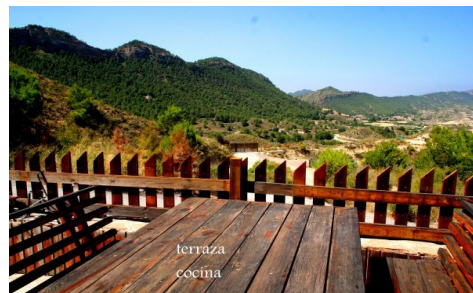

MLSC586862

Finca in Gea Y Truyols

€599,000

3

2

150m²

23,400m²

Magnificent One-of-a-kind Estate in the Sierra de Columbares Natural Park, Gea y Truyols. Nestled in the heart of nature, this property enjoys an idyllic setting with spectacular views of the valley and surrounding mountains. The estate comprises 23,400 m² of land, located just 25 km from the beach, 17 km from the center of Murcia, 25 km from the new Corvera Airport, and close to several go...(Ask for More Details!)