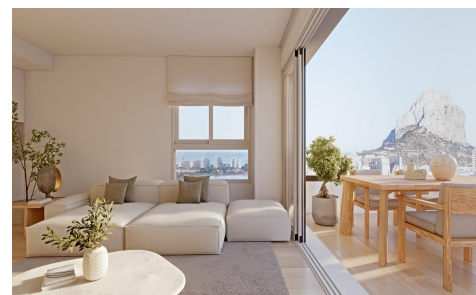

SP1359

Apartment in Calpe

€395,000

2

2

100m²

N/A

Modern New Build Homes in Calpe Just 450 m from Playa del Cantal Roig;A Contemporary Residential Complex Near the Sea;This exclusive residential complex features 120 new build apartments with 2 and 3 bedrooms, distributed across three modern towers. Located only 450 m from Playa del Cantal Roig and within the peaceful area of El Saladar, the development offers the perfect bl...(Ask for More Details!)