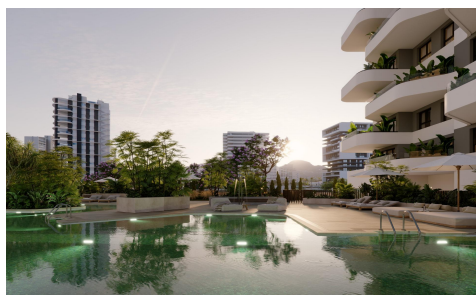

SP1360

Apartment in Calpe

€440,000

3

2

126m²

N/A

Modern New Build Homes in Calpe Just 450 m from Playa del Cantal Roig;A Contemporary Residential Complex Near the Sea;This exclusive residential complex features 120 new build apartments with 2 and 3 bedrooms, distributed across three modern towers. Located only 450 m from Playa del Cantal Roig and within the peaceful area of El Saladar, the development offers the perfect bl...(Ask for More Details!)