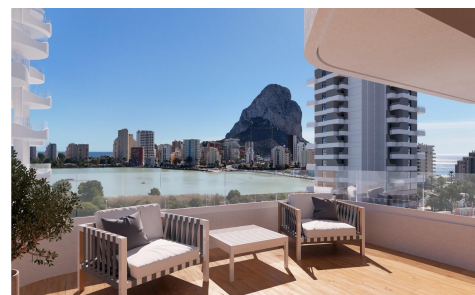

SP1360

Apartment in Calpe

€440,000

3

2

126m²

N/A

Modern New Build Homes in Calpe Just 450 m from Playa del Cantal Roig;A Contemporary Residential Complex Near the Sea;This exclusive residential complex features 120 new build apartments with 2 and 3 bedrooms, distributed across three modern towers. Located only 450 m from Playa del Cantal Roig and within the peaceful area of El Saladar, the development offers the perfect bl...(Ask for More Details!)