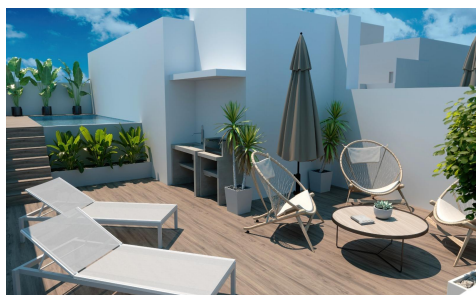

Penthouse in Torrevieja

€440,000

2

2

87m²

N/A

Modern New Build Apartments in the Heart of TorreviejaPrime Location Just 150 m from the SeaThis exceptional new development is located in the very centre of Torrevieja, just 150 m from the natural swimming pools and seafront promenade, and only 500 m from Playa del Cura. Surrounded by an extensive range of services including shops, supermarkets, parks, cafés and restauran...(Ask for More Details!)