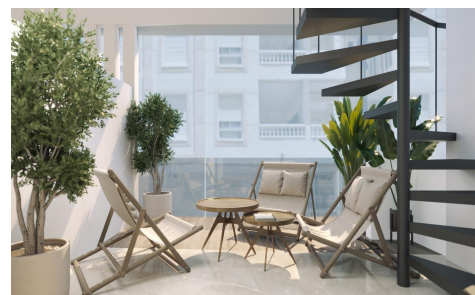

Penthouse in Torrevieja

€440,000

2

2

87m²

N/A

Modern New Build Apartments in the Heart of TorreviejaPrime Location Just 150 m from the SeaThis exceptional new development is located in the very centre of Torrevieja, just 150 m from the natural swimming pools and seafront promenade, and only 500 m from Playa del Cura. Surrounded by an extensive range of services including shops, supermarkets, parks, cafés and restauran...(Ask for More Details!)