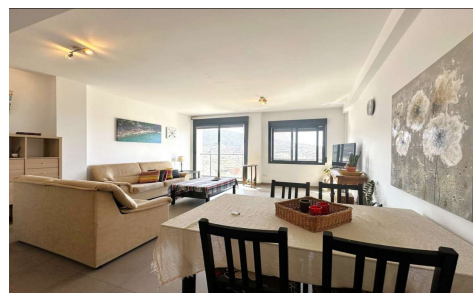

R5236432

Apartment Middle Floor Apartment in Benitachell €125,000

2

2

78m²

N/A

N/A

Apartment in a building with an elevator. The apartment has a south orientation and views of farmland and towards the sea. The apartment building is situated in the town centre of Benitachell, all services are available on foot. The apartment has hot and cold air conditioning, two bedrooms, two bathrooms, and an open-plan living space. A parking bay in the underground garage is included....(Ask for More Details!)