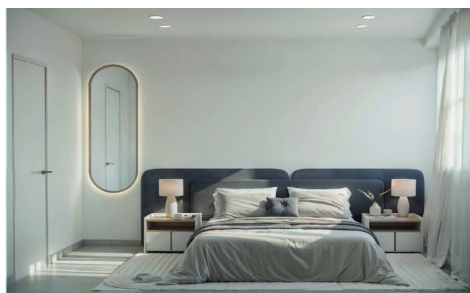

U199048

Apartment Middle Floor Apartment in Torrevieja €304,000

2

2

6,174m²

N/A

16 Homes Near the Sea and the Golf Course
 The project is located in one of the main areas of Torrevieja, surrounded by all services, shops, and amenities. Just a few minutes' walk from Playa del Cura, one of the most highly rated beaches on the Costa Blanca. A true luxury on the Mediterranean! Its excellent location allows you to enjoy the promenade, the marina, and the leisure areas. In ad... (Ask for More Details!)