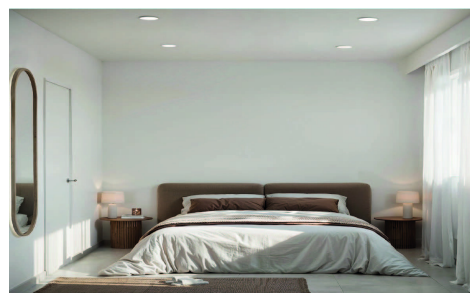

U199048

Apartment Middle Floor Apartment in Torrevieja €304,000

2

2

6,174m²

N/A

16 Homes Near the Sea and the Golf Course
 The project is located in one of the main areas of Torrevieja, surrounded by all services, shops, and amenities. Just a few minutes' walk from Playa del Cura, one of the most highly rated beaches on the Costa Blanca. A true luxury on the Mediterranean! Its excellent location allows you to enjoy the promenade, the marina, and the leisure areas. In ad... (Ask for More Details!)