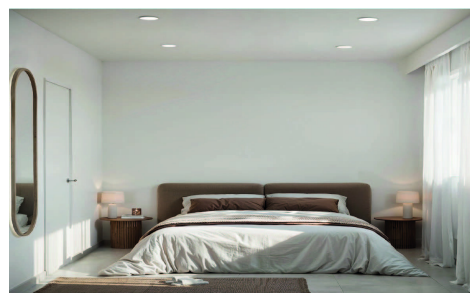

U199039

Apartment Middle Floor Apartment in Torrevieja €334,000

2

2

6,474m²

N/A

16 Homes Near the Sea and the Golf Course
 The project is located in one of the main areas of Torrevieja, surrounded by all services, shops, and amenities. Just a few minutes' walk from Playa del Cura, one of the most highly rated beaches on the Costa Blanca. A true luxury on the Mediterranean! Its excellent location allows you to enjoy the promenade, the marina, and the leisure areas. In ad... (Ask for More Details!)