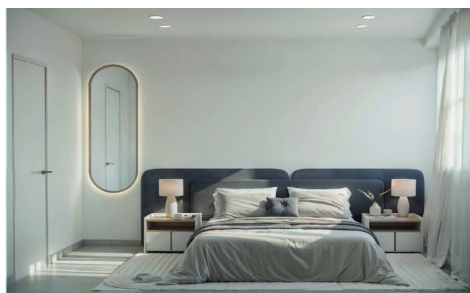

U199039

Apartment Middle Floor Apartment in Torrevieja €334,000

2

2

6,474m²

N/A

16 Homes Near the Sea and the Golf Course
 The project is located in one of the main areas of Torrevieja, surrounded by all services, shops, and amenities. Just a few minutes' walk from Playa del Cura, one of the most highly rated beaches on the Costa Blanca. A true luxury on the Mediterranean! Its excellent location allows you to enjoy the promenade, the marina, and the leisure areas. In ad... (Ask for More Details!)