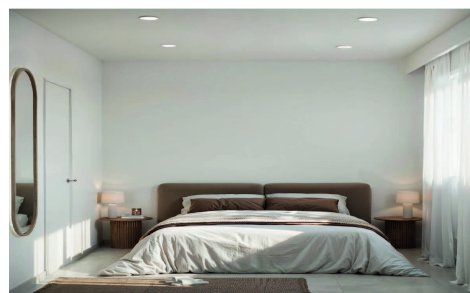

U199030

Apartment Middle Floor Apartment in Torrevieja €289,000

2

2

6,574m²

N/A

16 Homes Near the Sea and the Golf Course
 The project is located in one of the main areas of Torrevieja, surrounded by all services, shops, and amenities. Just a few minutes' walk from Playa del Cura, one of the most highly rated beaches on the Costa Blanca. A true luxury on the Mediterranean! Its excellent location allows you to enjoy the promenade, the marina, and the leisure areas. In ad... (Ask for More Details!)