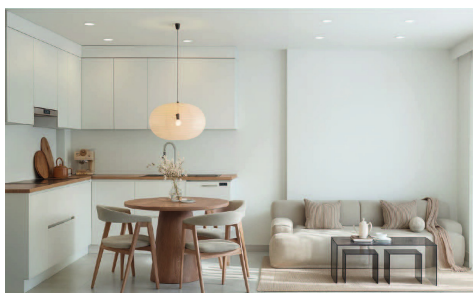

U199030

Apartment Middle Floor Apartment in Torrevieja €289,000

2

2

6,574m²

N/A

16 Homes Near the Sea and the Golf Course
 The project is located in one of the main areas of Torrevieja, surrounded by all services, shops, and amenities. Just a few minutes' walk from Playa del Cura, one of the most highly rated beaches on the Costa Blanca. A true luxury on the Mediterranean! Its excellent location allows you to enjoy the promenade, the marina, and the leisure areas. In ad... (Ask for More Details!)