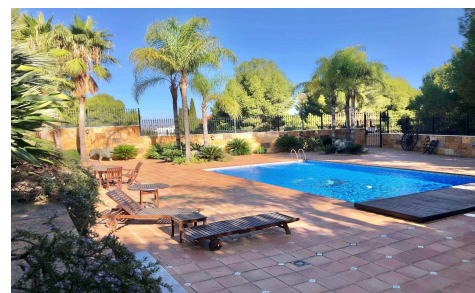

MLSC9964429

Villa in El Palmar**€1,800,000**

6

10

1,150m²2,550m²

An exceptional residence in the heart of El Palmar, where luxury, comfort, and nature come together in perfect harmony. Set on an impressive 2,550 m² plot, this magnificent property boasts 1,150 m² of built area, designed to enjoy every corner with space, elegance, and absolute well-being. Its architecture blends light-filled rooms with exclusive details, making this home truly one of a ... (Ask for More Details!)