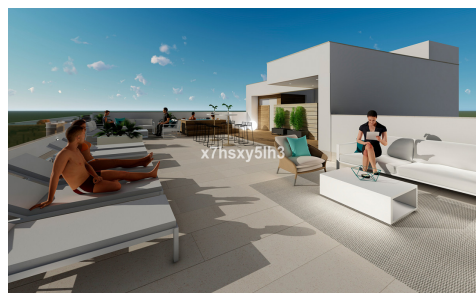

3

2

16,134m²

N/A

N/A

Discover Residential Building, an exclusive new development in Playa del Cura, Torrevieja, just 250 meters from the sea. This modern five-story residential building offers 16 exterior-facing apartments with 1, 2, or 3 bedrooms, all featuring sunlit balconies and stunning views of the sea or city center. Designed for comfort and convenience, the building includes a 90 m² commercial space,...(Ask for More Details!)