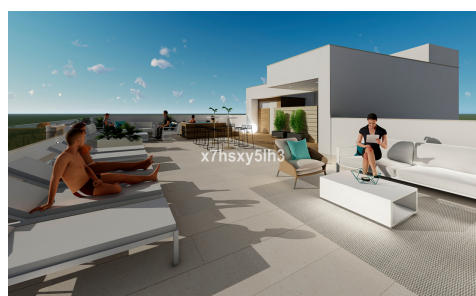

U191479

Apartment Penthouse Duplex in Torrevieja €548,000

3

2

16,134m²

N/A

N/A

Discover Residential Building, an exclusive new development in Playa del Cura, Torrevieja, just 250 meters from the sea. This modern five-story residential building offers 16 exterior-facing apartments with 1, 2, or 3 bedrooms, all featuring sunlit balconies and stunning views of the sea or city center. Designed for comfort and convenience, the building includes a 90 m² commercial space,...(Ask for More Details!)