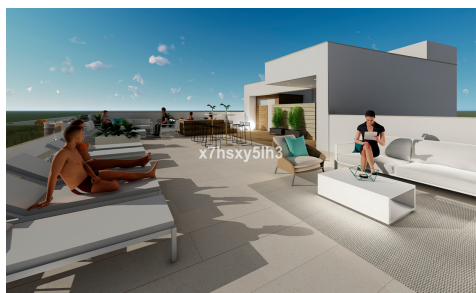

U191470

Apartment Middle Floor Apartment in Torrevieja €255,000

1

1

6,331m²

N/A

N/A

Discover Residential Building, an exclusive new development in Playa del Cura, Torrevieja, just 250 meters from the sea. This modern five-story residential building offers 16 exterior-facing apartments with 1, 2, or 3 bedrooms, all featuring sunlit balconies and stunning views of the sea or city center. Designed for comfort and convenience, the building includes a 90 m² commercial space,...(Ask for More Details!)