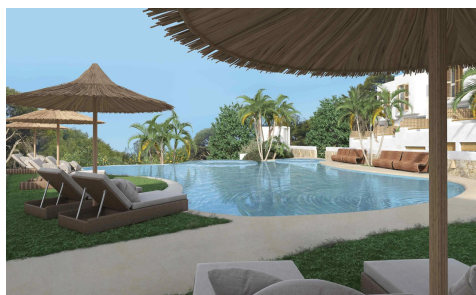

U145357

House Semi Detached House in El RÃ fol D'almeida €305,000

2

3

15,280m²

20,373m²