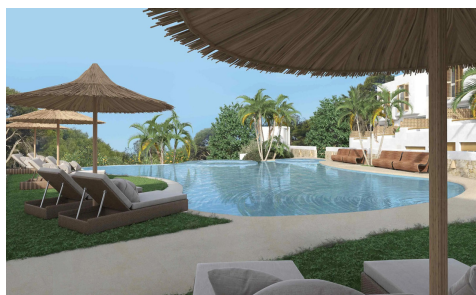

U145294

House Semi Detached House in El RÃ fol D'almeida €289,000

2

3

14,707m²

737m²