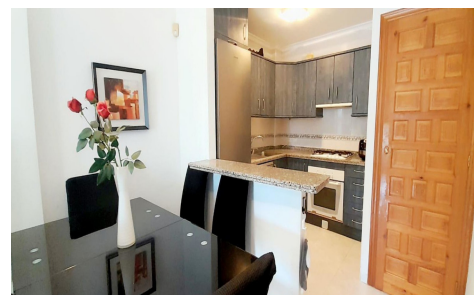

R5218021

House Townhouse in Benitachell
€190,000

2

1

70m²

N/A

N/A

This bright townhouse of 70 m² (including its cozy glazed terrace) invites you to live surrounded by nature, tranquility, and spectacular views. Renovated in 2016 and built in 2006, it combines modern comfort with Mediterranean charm. Highlighted features: 2 bedrooms ideal for rest and relaxation 1 bathroom with a functional and elegant shower Hot/cold air conditioning in the living room for... (Ask for More Details!)