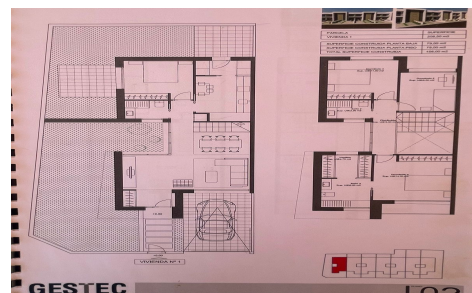

0

0

N/A

890m²

N/A

We present this great opportunity; Urban land with an approximate area of 890m² located in the centre of Rafal close to everything It is ideal to build in it the house that you have always had in mind or even a business, since it has many possibilities, such as building 7 townhouses (there was a project already created) It is located in a good area of the municipality, with all kinds of ...(Ask for More Details!)