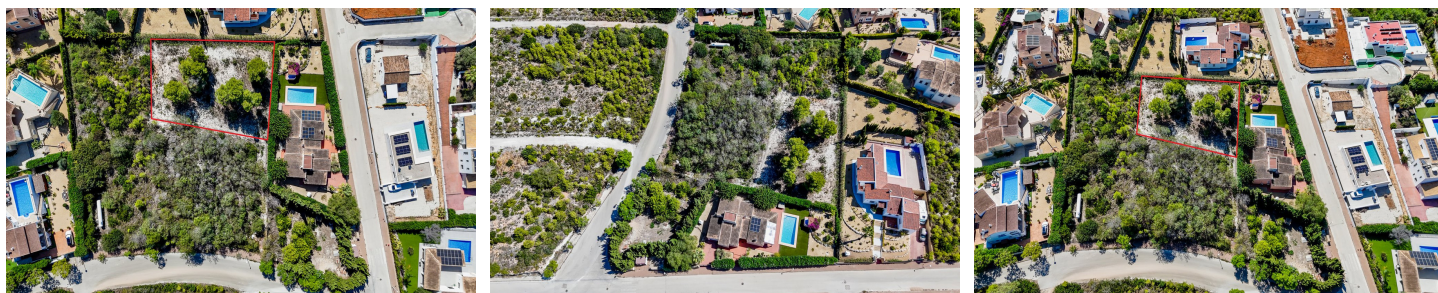

R5168242

Plot Land in Jávea - Xàbia
€340,000

0

0

N/A

1,000m²

N/A

Overview Discover this exceptional opportunity to build your dream villa on a centrally located plot in Jávea. This magnificent, flat plot spans 1000m² and is perfectly oriented with a sought-after south-facing aspect, offering ample building potential for a bespoke residence. **Outdoor Space & Views** Enjoy stunning mountain views from this prime location. The flat topography of the plot is... (Ask for More Details!)