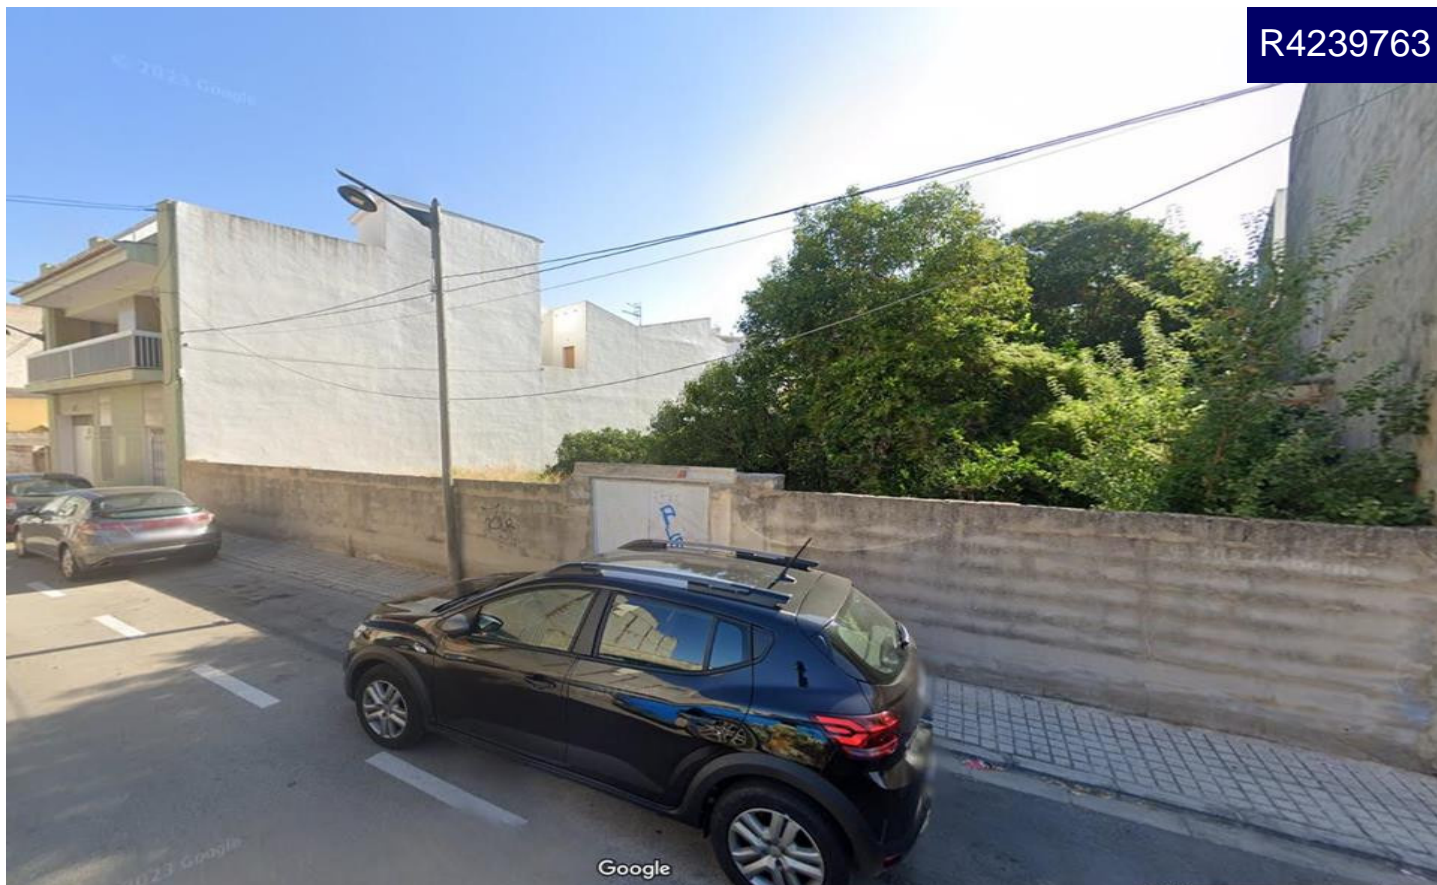

**R4239763**

**Plot Land in Ondara**
**€212,100**

**0**

**0**

**N/A**

**1,100m<sup>2</sup>**

**N/A**

2 plots available in the center of Ondara 1100m<sup>2</sup> Great option and location to carry out a hotel or guest house project, perfect for a building with a patio and large garden. It could also be accessed via Pablo Picasso Street.