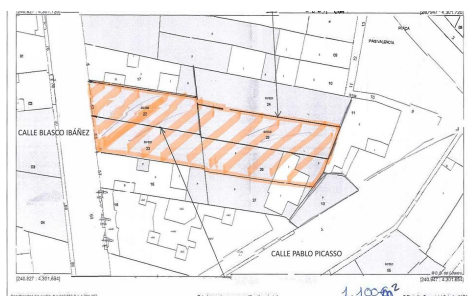

**R4239763**

**Plot Land in Ondara**
**€212,100**

**0**

**0**

**N/A**

**1,100m<sup>2</sup>**

**N/A**

2 plots available in the center of Ondara 1100m<sup>2</sup> Great option and location to carry out a hotel or guest house project, perfect for a building with a patio and large garden. It could also be accessed via Pablo Picasso Street.